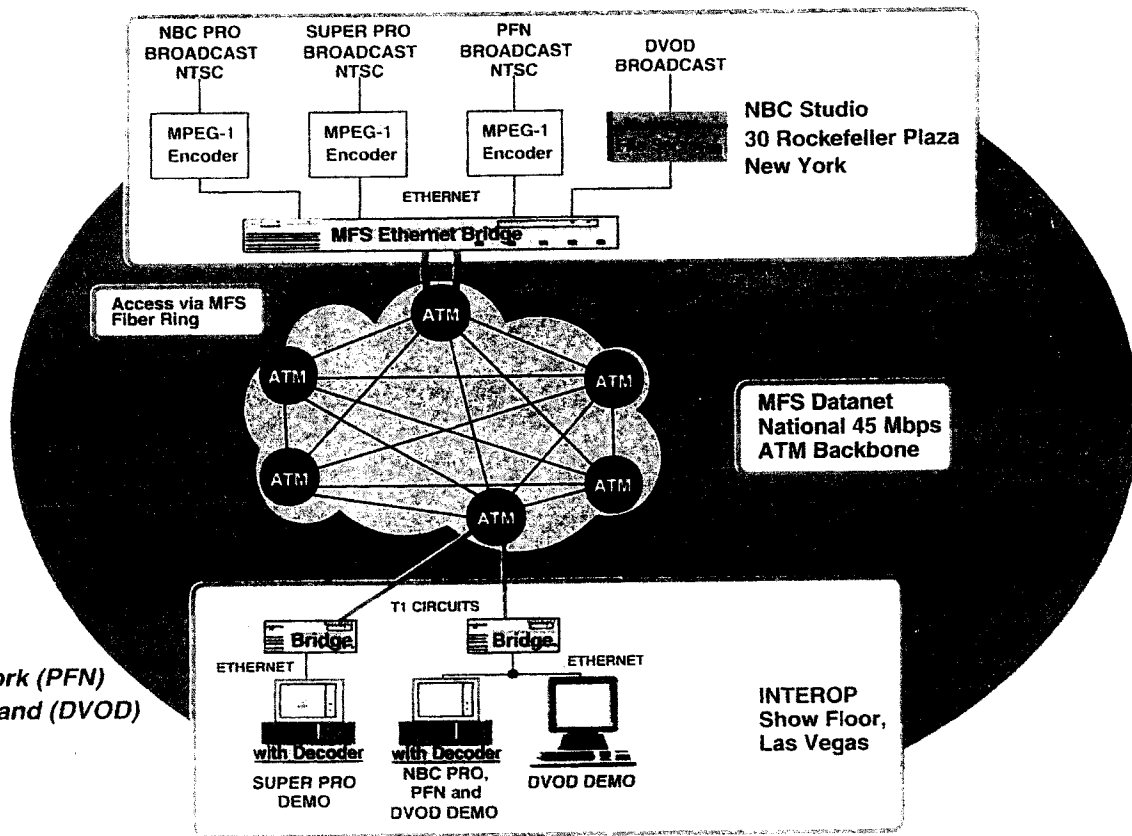

Scott - Without DataNet this never could have happened
 Bill

NBC Desktop Video

Market moving events such as congressional hearings, analyst meetings, shareholder events, natural disasters and other breaking national and international stories of interest to the financial community, since it may affect the performance of their investments. NBC Desktop Video saw the need to distribute this content as targeted information in the form of real time video and multimedia news clips directly to the desktop. This application will also allow subscribers to have on-demand content, retrieving items previously broadcast at their leisure. In order to do this, the application requires a bandwidth network, capable of multi-casting this information to various workstations around the country and internationally.

NBC Desktop Video chose MFS Datanet's High-speed LAN Interconnect (HLI) Service to deliver their applications. MFS Datanet's fiber optic network uses the most technically advanced and innovative technology to provide up to native LAN speed interconnection seamlessly and easily. Inherent in MFS Datanet's unique network is the ability to multi-cast information to major cities nationwide and internationally.

The video feed originates from the NBC Desktop Video broadcast center in New York City and is transmitted over MFS Datanet's network. The distribution of the original feed occurs at the MFS Datanet network hubs and is transmitted over Asynchronous Transfer Mode (ATM) technology to subscribers in cities nationwide. ATM allows for high speed, low latency delivery of information—which is critical when delivering video services.