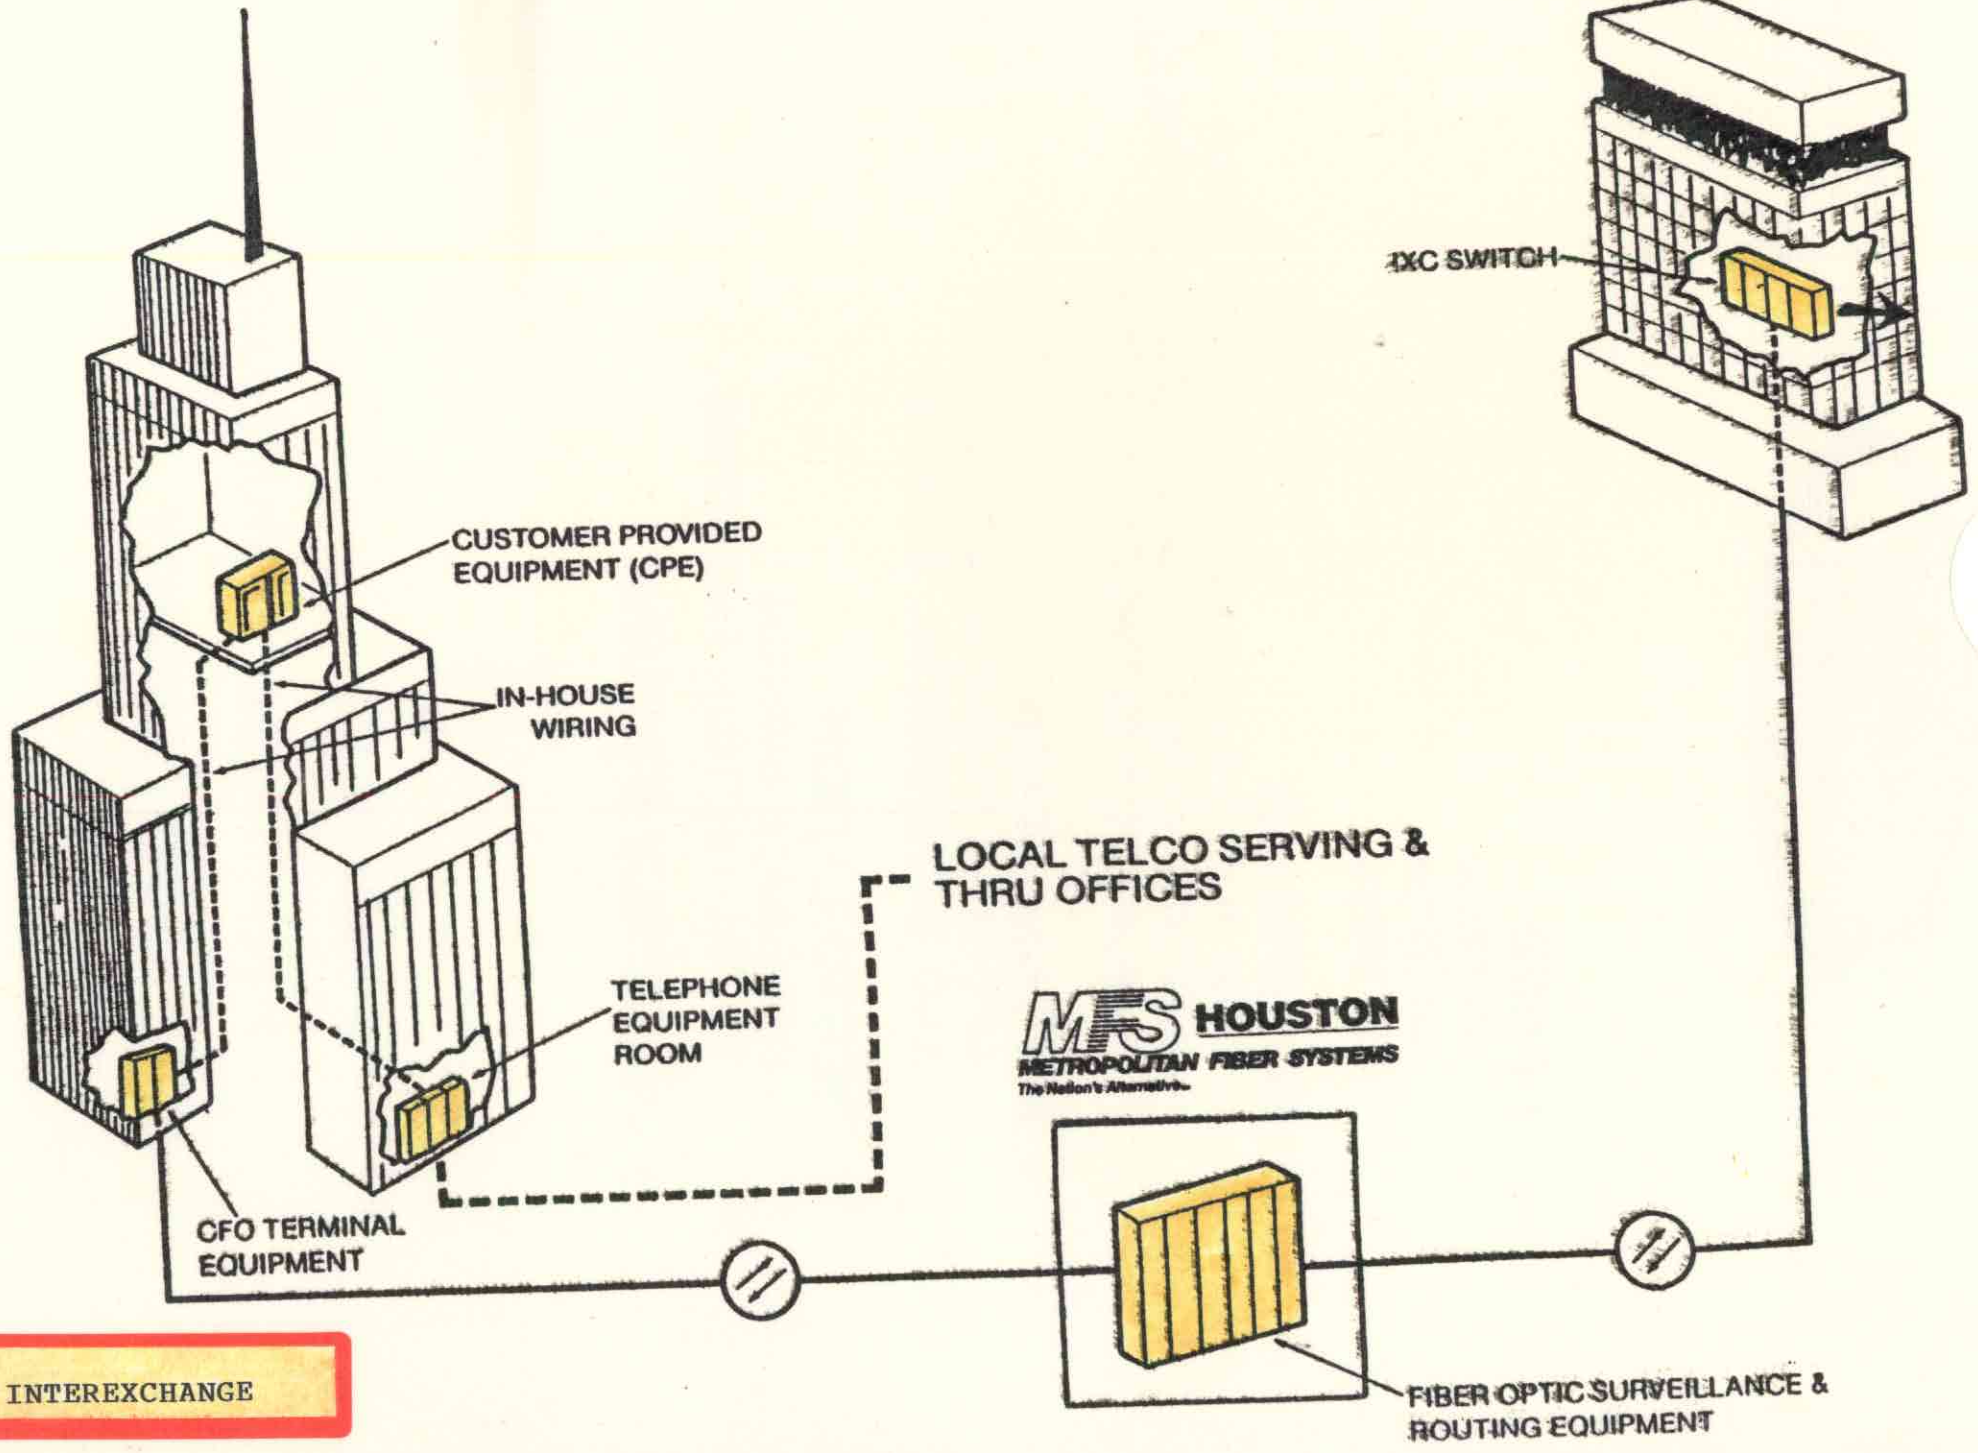

LEGEND:

- ☐ - Termination (Optical Connector)
- ⊠ - Wall Interface Center (WIC) (15-P Capacity)
- MC - Multimode Indoor/Outdoor Cable

Metropolitan Fiber Systems of Houston, Inc.
 600 Travis Suite 2025
 Houston, Texas 77002
 (713) 236-8942 FAX (713) 225-3616

F. Scott Yeager
 Sales Director

MFS
METROPOLITAN FIBER SYSTEMS

INTEREXCHANGE POINT OF PRESENCE (POP)

NETWORK CAPABILITIES

- **SPEED**

- 45 MBps
 - 90 MBps
 - 417 MBps

- **EQUIPMENT**

- DDM 1000 DUAL DIGITAL MULTIPLEXER
 - DIGITAL ACCESS CROSS CONNECT (DACCS)
 - AUTOMATED NETWORK CONTROL