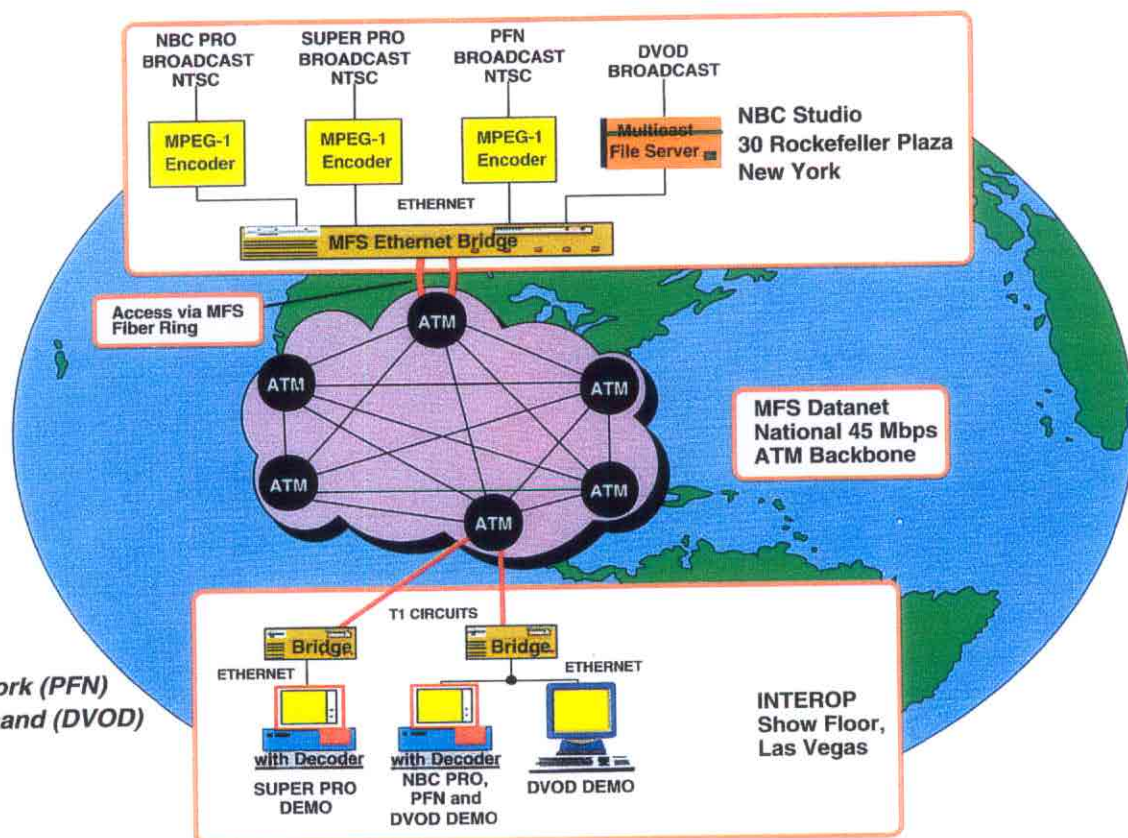

NBC Desktop Video

Market moving events such as congressional hearings, analyst meetings, shareholder events, natural disasters and other breaking national and international stories are of interest to the financial community, since it may affect the performance of their investments. NBC Desktop Video saw the need to distribute this content as unfiltered information in the form of real time video and multimedia news clips directly to the desktop. This application will also allow subscribers to have on-demand video, retrieving items previously broadcast at their leisure. In order to do this, the applications requires a high bandwidth network, capable of multi-casting this information to various workstations around the country and internationally.

NBC Desktop Video chose MFS Datanet's High-speed LAN Interconnect (HLI) Service to deliver their applications. MFS Datanet's fiber optic network uses the most technically advanced and innovative technology to provide up to native LAN speed interconnection seamlessly and easily. Inherent in MFS Datanet's unique network is the ability to multi-cast information to major cities nationwide and internationally.

The video feed originates from the NBC Desktop Video broadcast center in New York City and is transmitted over MFS Datanet's network. Multicasting of the original feed occurs at the MFS Datanet network hubs and is transmitted over Asynchronous Transfer Mode (ATM) technology to subscribers in cities nationwide. ATM allows for high speed, low latency delivery of information—which is critical when delivering video services.